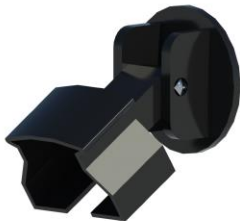

Swivel Bracket

Model: DRL-SBBK

- Description: Swivel Bracket
- Material: Aluminum
- Base Plate: 2" \varnothing
- Construction: Welded
- Finish: Powder coated
- Color: Black
- Brand: NERVAL
- Warranty: Limited Lifetime Warranty